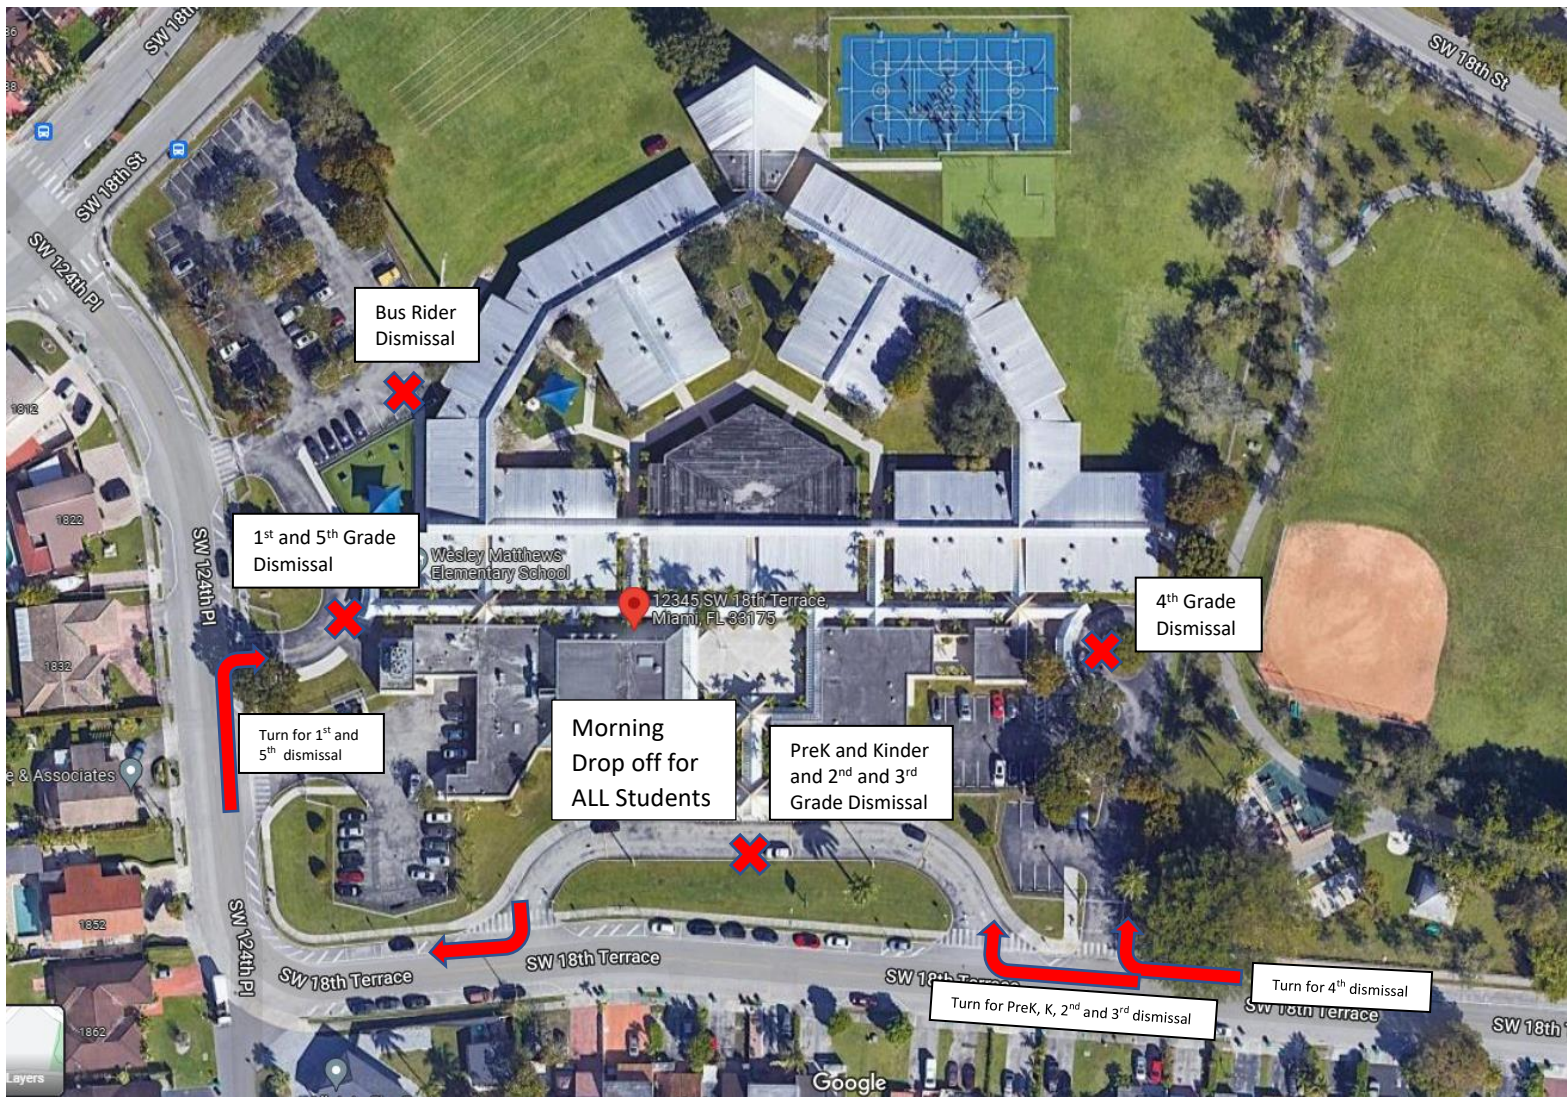

Wesley Matthews Elementary School 2022-2023 Arrival and Dismissal Map

Morning Drop-off:

In the front of the school **ONLY** for **ALL** grade levels.

Buses will also drop off in the front of the school.

Afternoon Dismissal:

PreK-1st grades 1:50 pm

2nd-5th grades 3:05 pm

Wednesdays- 1:50 pm
Dismissal for **ALL** grades

1st and 5th Grade Dismissal:

On the west side of the school in the loop.

PreK and Kinder and 2nd and 3rd Grade Dismissal:

In the front of the school in the loop.

4th Grade Dismissal:

On the east side of the school, next to the park, in the loop past the parking lot.