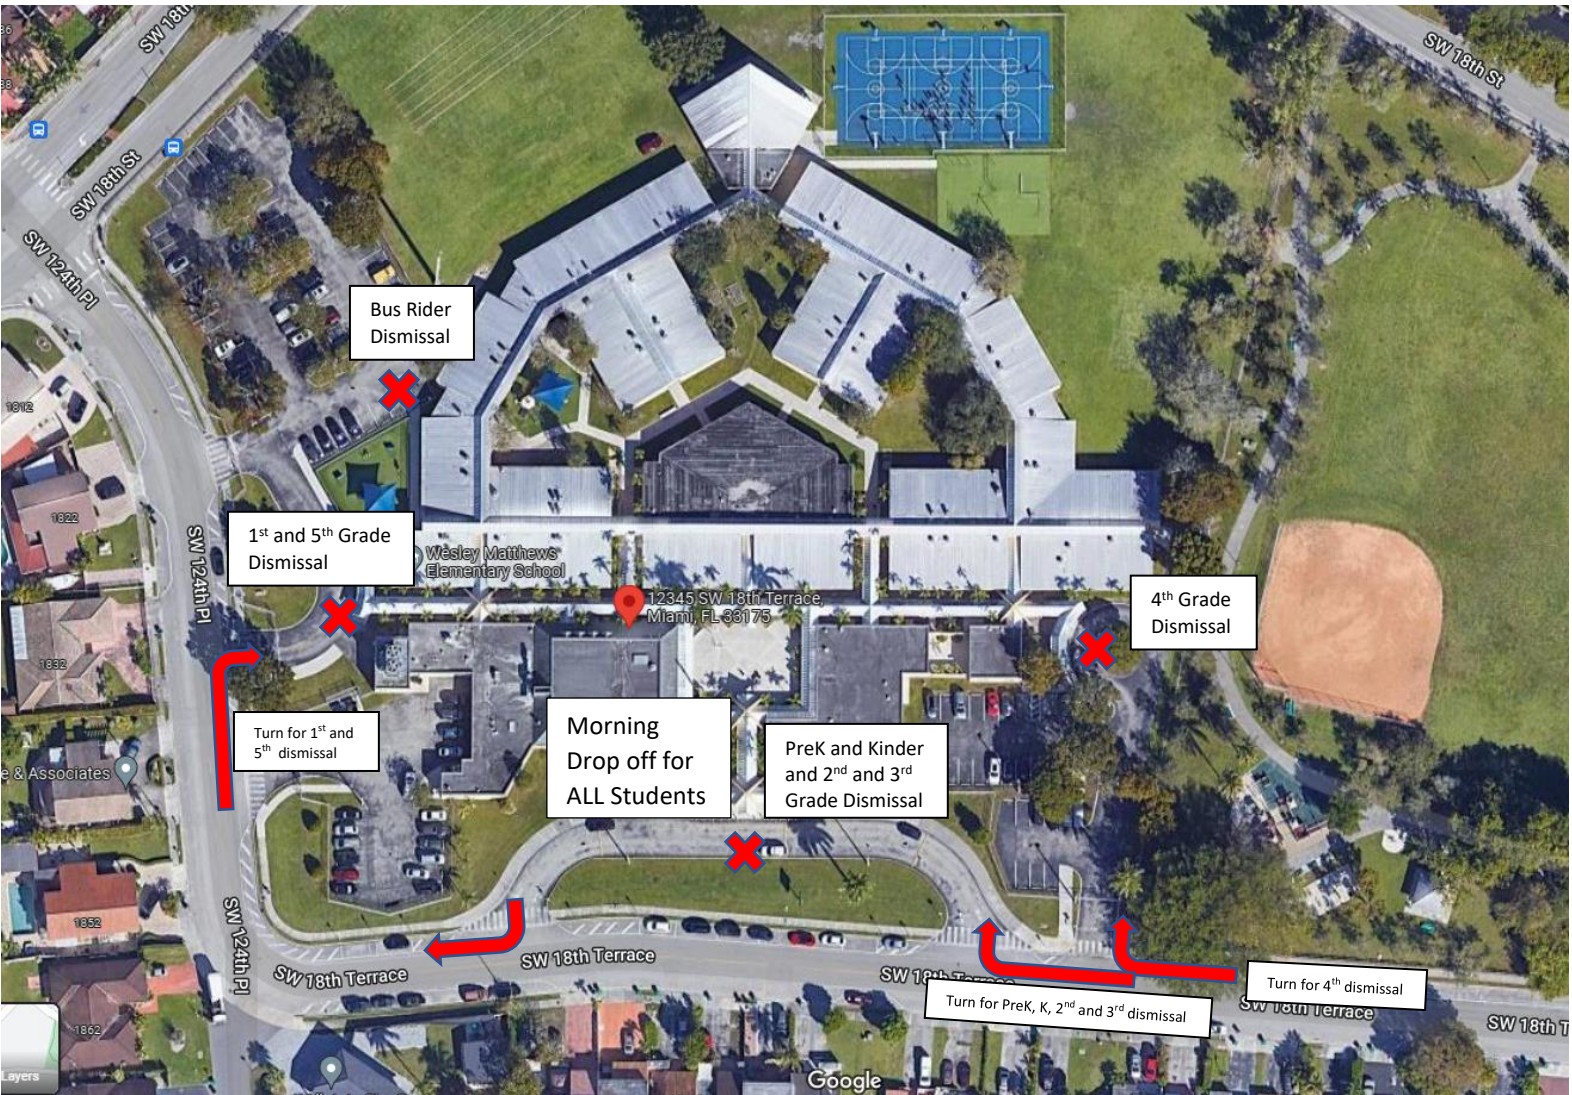

Wesley Matthews Elementary School 2024-2025 Arrival and Dismissal Map

Morning Drop-off:

In the front of the school **ONLY** for **ALL** grade levels.

Buses will also drop off in the front of the school.

Afternoon Dismissal:

PreK-1st grades 1:50 pm

2nd-5th grades 3:05 pm

Wednesdays- 1:50 pm
Dismissal for **ALL** grades

1st and 5th Grade Dismissal:

On the west side of the school in the loop.

PreK and Kinder and 2nd and 3rd Grade Dismissal:

In the front of the school in the loop.

4th Grade Dismissal:

On the east side of the school, next to the park, in the loop past the parking lot.